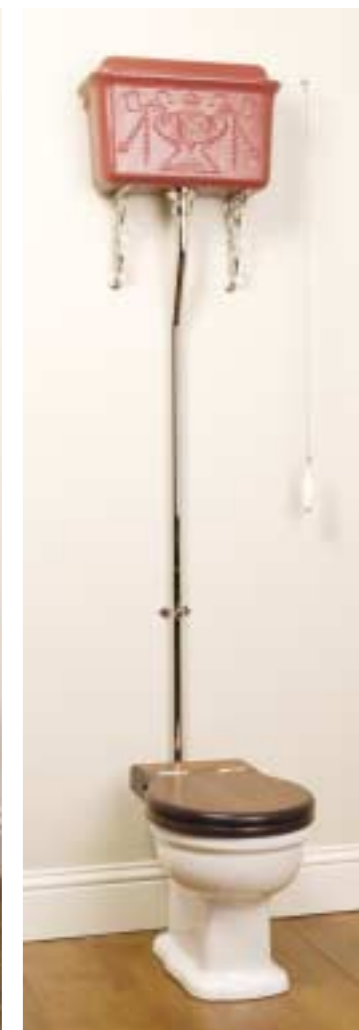

TOILETS & CISTERNS

Flushing: Cleaning, rinsing or emptying with a rapid flow of a liquid, especially water. [source: Middle English *flussben*]

HIGH LEVEL WC

Made from marine grade aluminium, our exclusive cisterns come finished in a variety of options. The high level ensemble will suit anyone trying to re-create a traditional look in their home and includes ornate brackets, lever, flush pipe, ceramic pull and all internal workings.

POLISHED DECORATED

PAINTED DELUGE

BURNISHED DECORATED

COPPER DELUGE

PAINTED DELUGE CISTERN WITH VICTORIA PAN

POLISHED DECORATED CISTERN WITH HIGH LEVEL THRONE

PAINTED DECORATED CISTERN WITH EMPRESS PAN

Please note that flushpipe sizes are adjustable.

Feature Photograph - High Level Painted Deluge

LOW LEVEL WC

The low level ensemble has exposed pipe work and is very traditional in style. Ideal when space and height are at a premium, giving it an understated yet classic look. As well as cast metal, we also offer ceramic cisterns that match both our toilet pans. The Ensemble includes ornate brackets, ceramic lever, flush pipe and all internal workings.

THE THRONE

THE VICTORIA CISTERN AND PAN

Please note that flushpipe sizes are adjustable.

Feature Photograph - Low Level Painted Cistern with Lever

TOILET SEATS

Our quality toilet seats are hand crafted from solid oak or mahogany in our joinery. Bespoke finishes are available on request. Hinges come in silver nickel, chrome or brass.